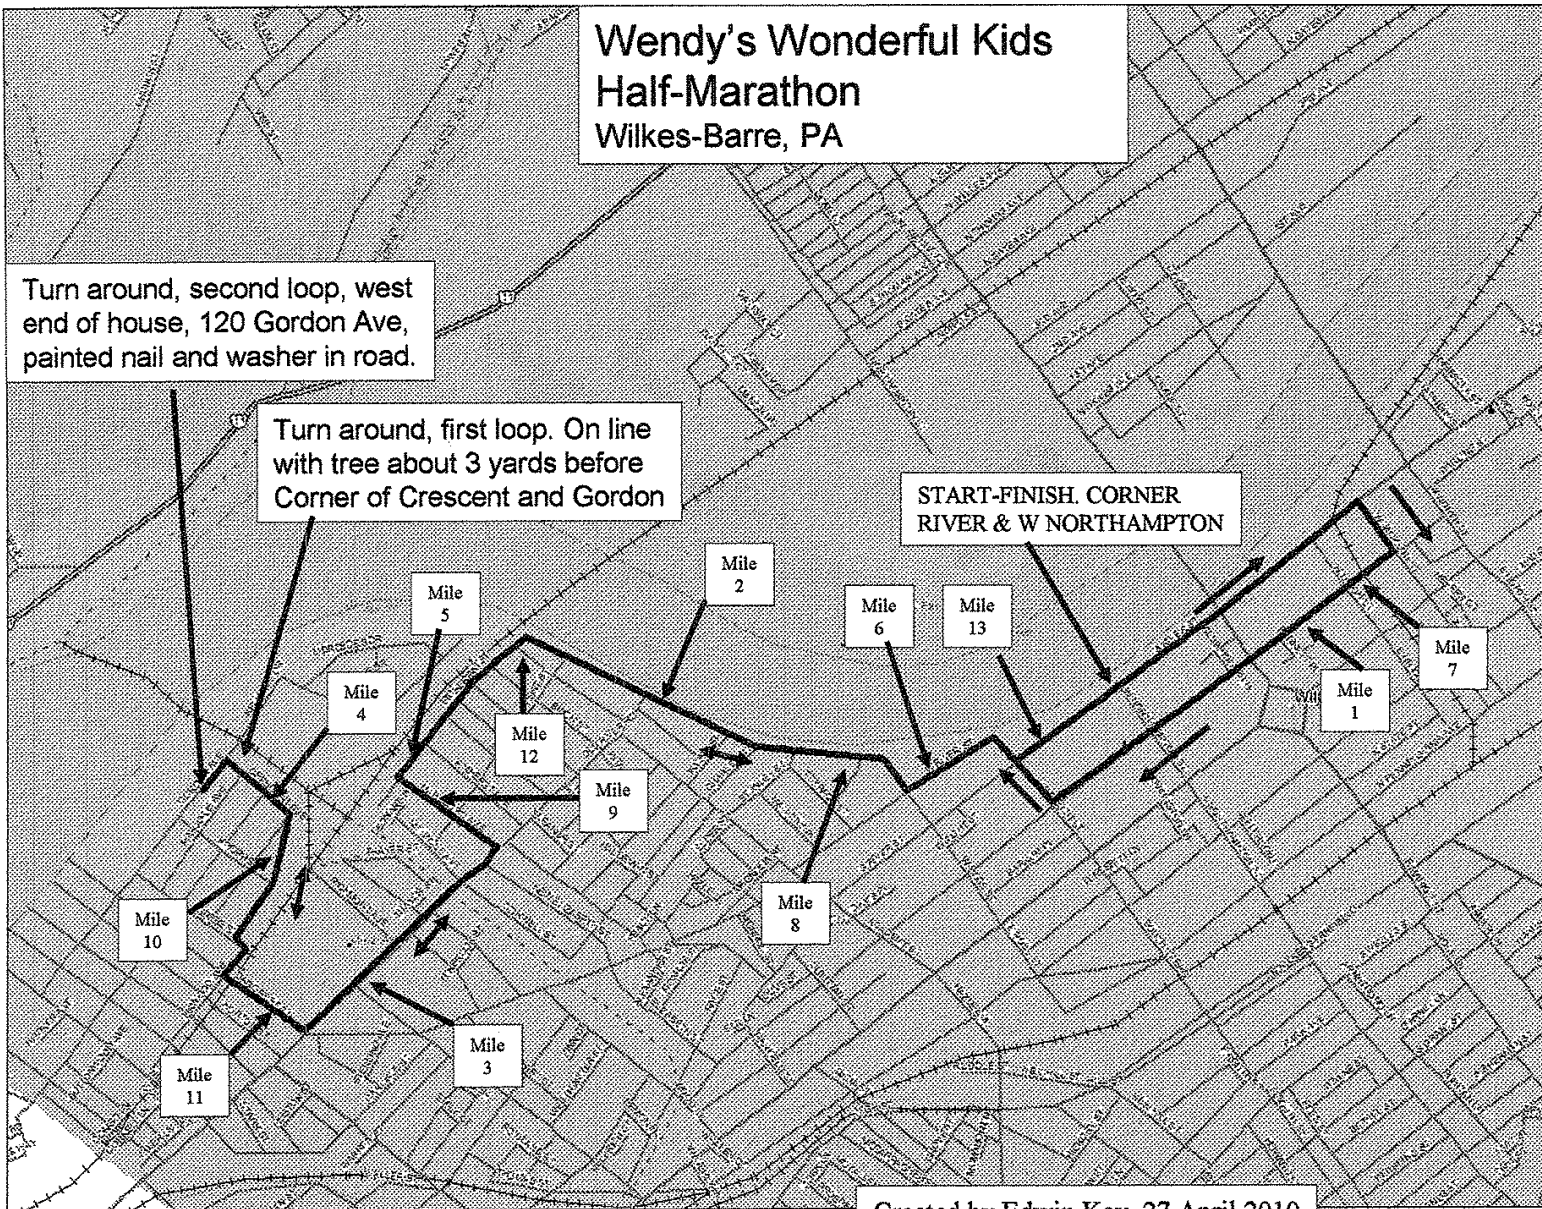

Wendy's Wonderful Kids Half-Marathon Wilkes-Barre, PA

Turn around, second loop, west end of house, 120 Gordon Ave, painted nail and washer in road.

Turn around, first loop. On line with tree about 3 yards before Corner of Crescent and Gordon

START-FINISH. CORNER RIVER & W NORTHAMPTON

Created by Edwin Kay. 27 April 2010

© 2001 DeLorme, Topo USA® 2.9
Scale: 1 : 24,400 Zoom Level: 13-7 Datum: NAD83 Map Rotation: 0° Magnetic Declination: 12.3°W

1,000 ft