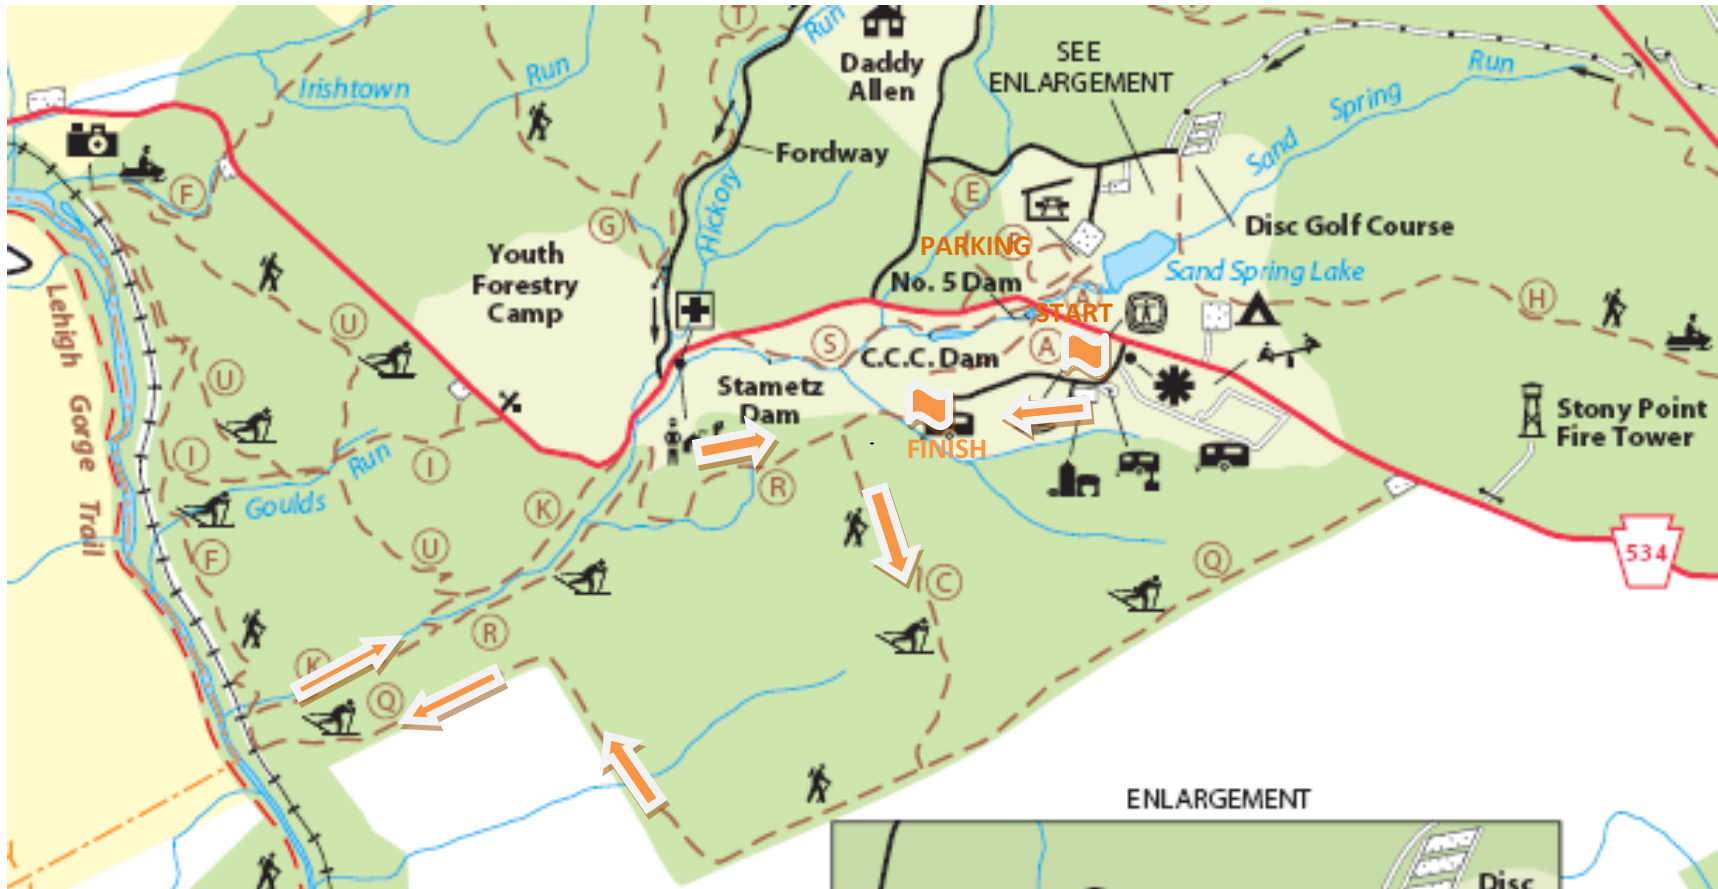

Xterra Hickory Run Seven Mile Course Map

Non - Point Series Course