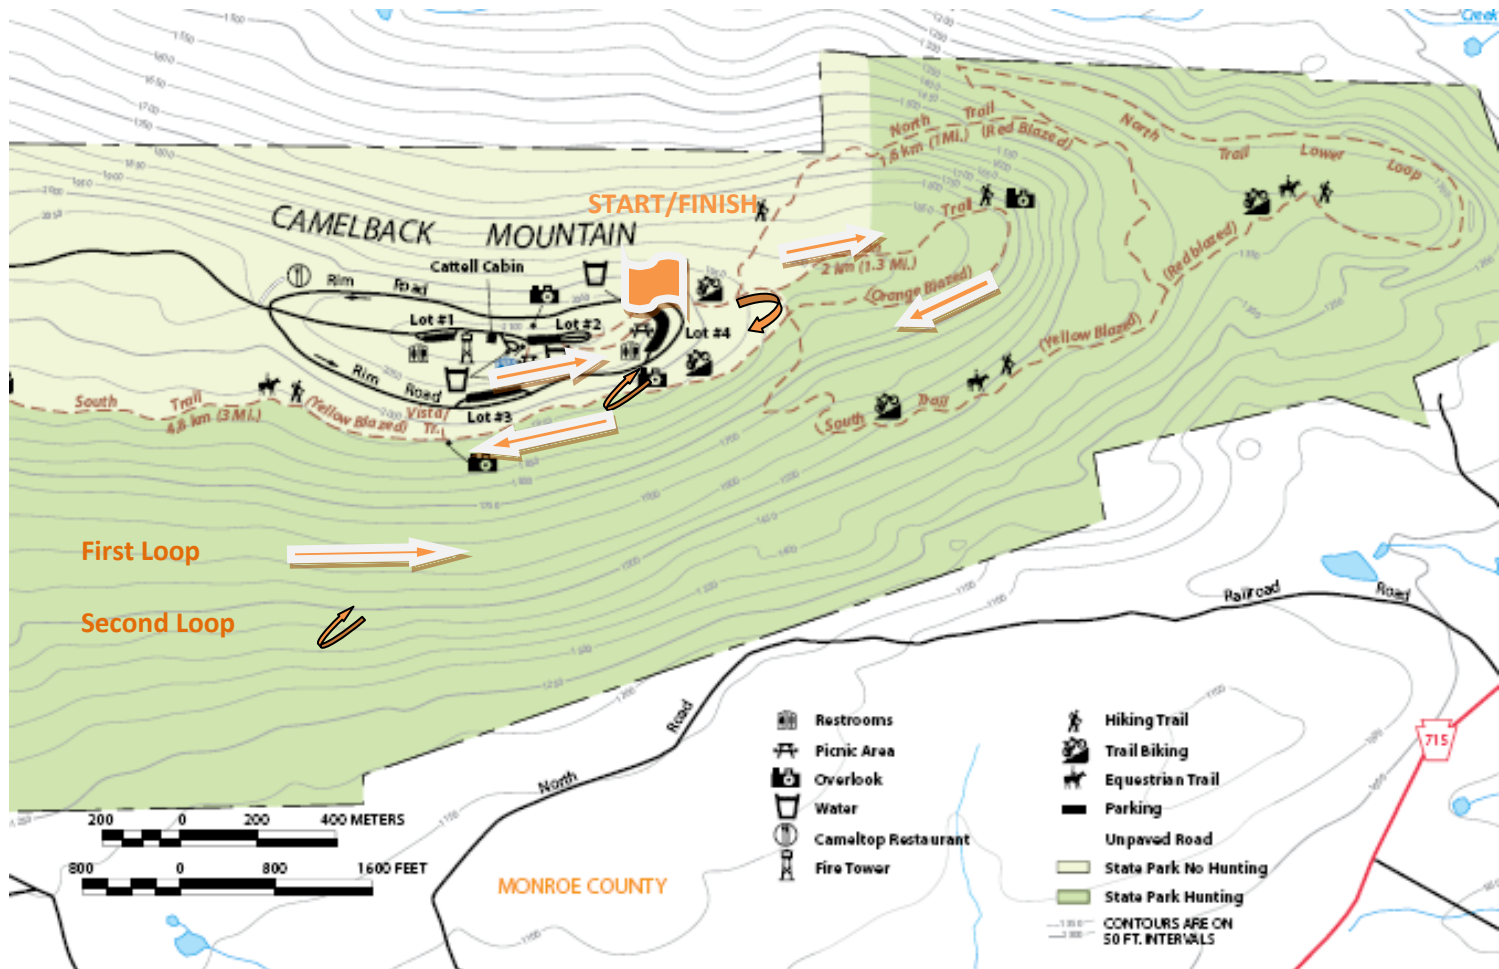

Xterra Big Pocono 3.4 mile Course Map

Non Points Course